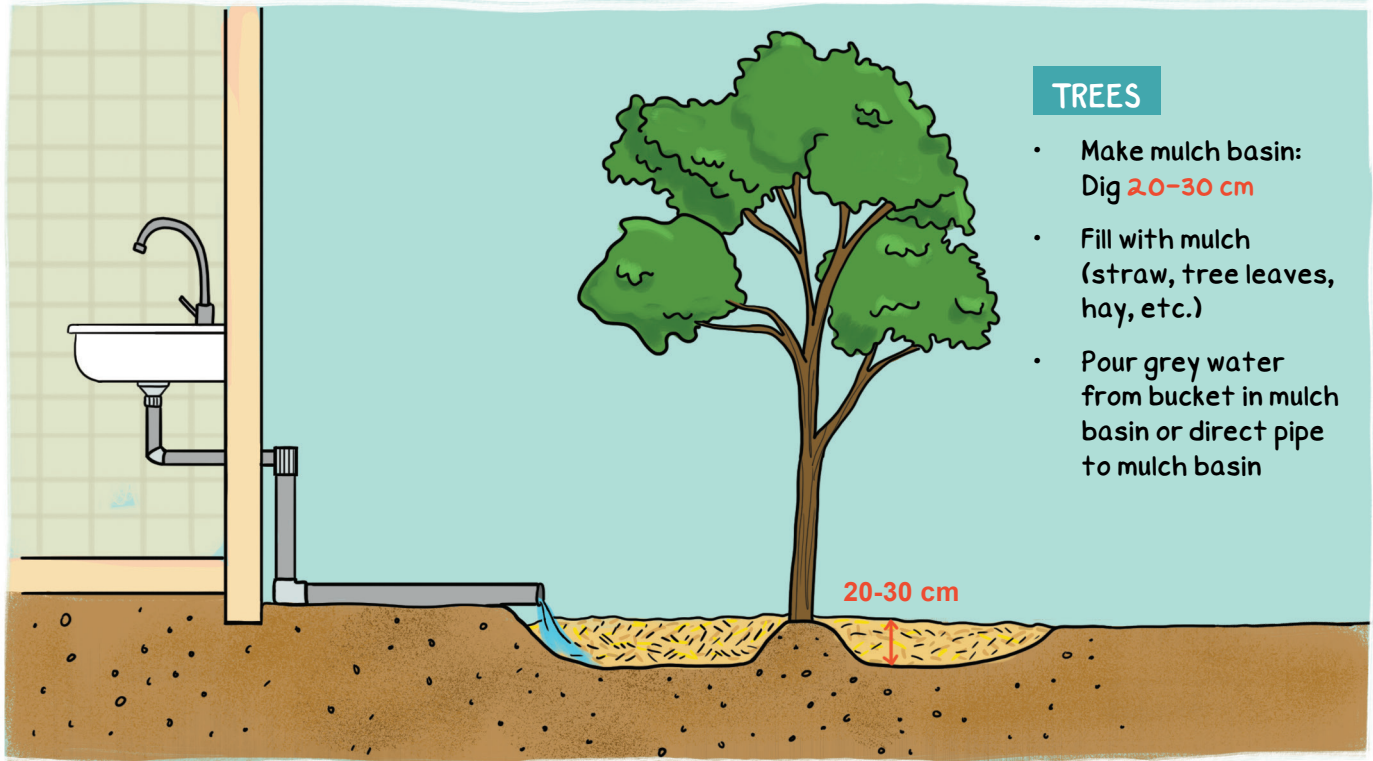

How to irrigate with grey water?

Crops you can irrigate with grey water:

How to irrigate with grey water?

Irrigation method

Water at the root zone

Vegetables:
micro irrigation with pipe

How to irrigate with grey water?

Irrigation method

TREES

- Make mulch basin:
Dig **20-30 cm**
- Fill with mulch
(straw, tree leaves,
hay, etc.)
- Pour grey water
from bucket in mulch
basin or direct pipe
to mulch basin

What sources of grey water to avoid?